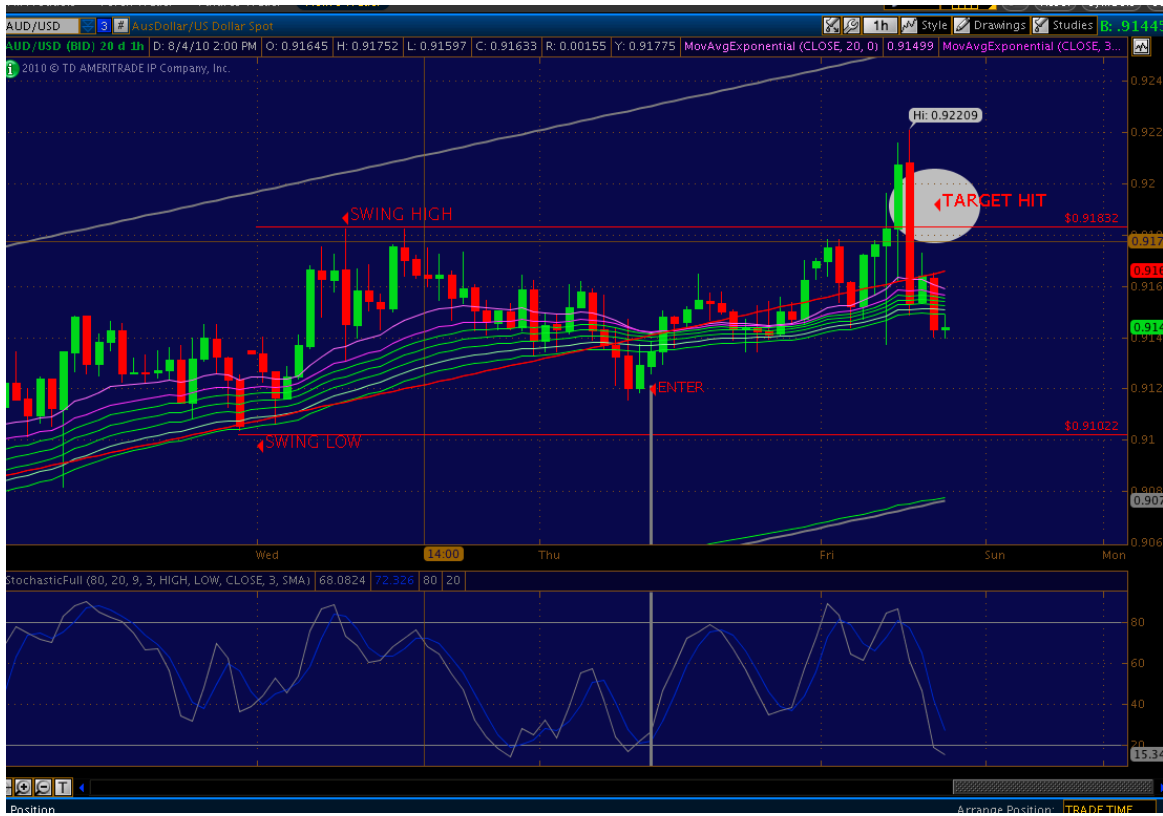

ENTRY SCREEN SHOT # 1
AUD/USD 1 HR SET UP +40,000
1.4% TO 1.89%
AUG 5

EXIT SCREEN SHOT # 1 1HR
TARGET HIT
+ 1.89% TO ACCOUNT

#1 4HR ENTRY SCREEN SHOT
 GBP/CAD SET UP +10,000
 2% TO 2.5%
 AUG 5

EXIT SCREEN SHOT # 1 4HR
 TARGET HIT
 + 2.50% TO ACCOUNT