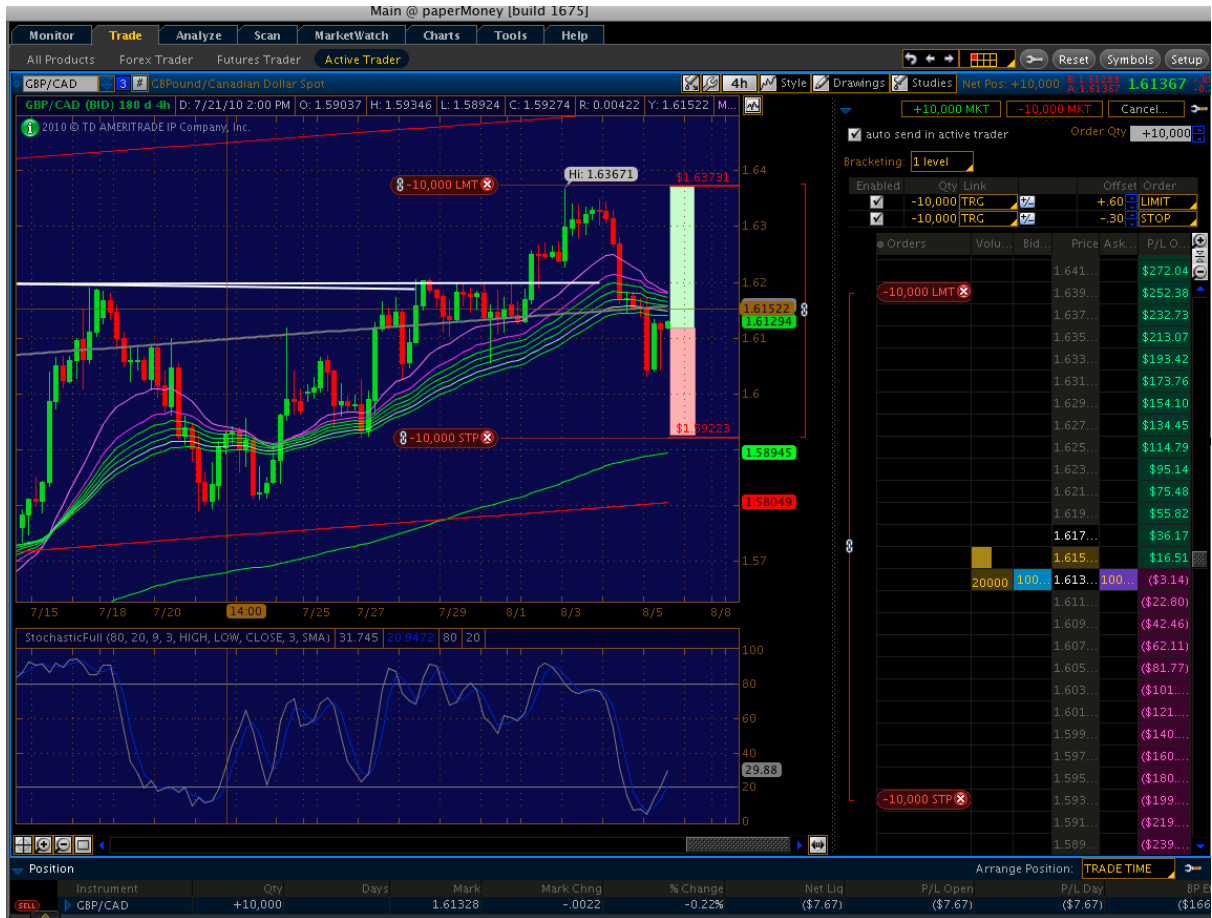

ENTRY SCREEN SHOT # 1
AUD/USD 1 HR SET UP +40,000
1.4% TO 1.89%
AUG 5

EXIT SCREEN SHOT # 1 1HR
TARGET HIT
+ 1.89% TO ACCOUNT

#1 4HR ENTRY SCREEN SHOT
 GBP/CAD SET UP +10,000
 2% TO 2.5%
 AUG 5

EXIT SCREEN SHOT # 1 4HR
 TARGET HIT
 + 2.50% TO ACCOUNT