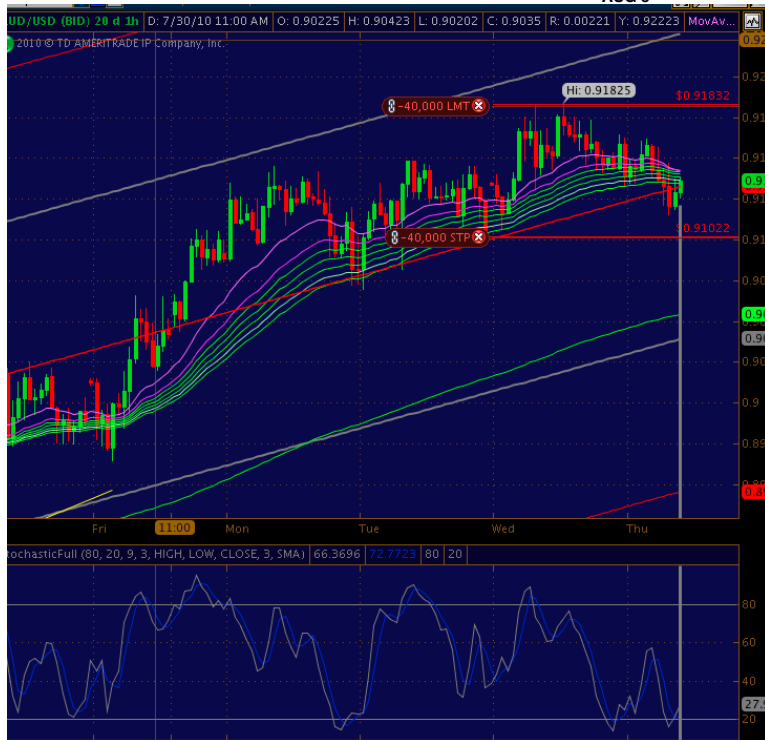

ENTRY SCREEN SHOT # 1
AUD/USD 1 HR SET UP +40,000
1.4% TO 1.89%
AUG 5

EXIT SCREEN SHOT # 1 1HR
TARGET HIT
+ 1.89% TO ACCOUNT

#1 4HR ENTRY SCREEN SHOT
 GBP/CAD SET UP +10,000
 2% TO 2.5%
 AUG 5

EXIT SCREEN SHOT # 1 4HR
 TARGET HIT
 + 2.50% TO ACCOUNT